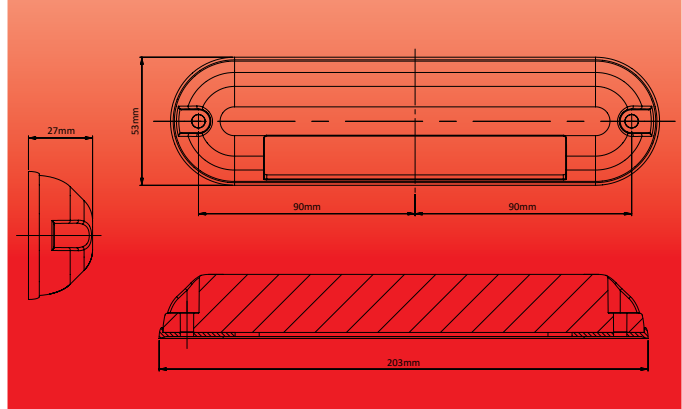

NIGHT-ANGEL

Flood & Spot Light Systems

AN EXAMPLE OF A SINGLE SCENE-LIGHT LIGHT OUTPUT IN THE DARK

VARIOUS COLOURS AVAILABLE TO MATCH VEHICLE BODYWORK

240g

SCENE-LIGHT

- Compact and durable scene-light
- White LED standard
- Ultra-bright COOL WHITE (6200k) LEDs
- Wide-angle and spot optics
- 475 lux (1m), 85 lux (3m)
- Ultra-strong cast aluminium body
- Supplied with flexible rear gasket
- 5 Year Warranty
- 12 or 24 volt operation
- 12v current draw 1.7Amps
- 24v current draw 800mA
- IP66 Dust & Water resistant
- EMC/R10 compliant
- Manufactured in the United Kingdom

LED COLOURS

Single colour ●

BODY COLOURS

Body colour ●●●○

FIXING METHOD

Screws

ORDER CODE	DIMENSIONS (DxH)	LED COLOUR	BODY COLOUR	LEDS	IP RATING
EM655/BK	203X53X27mm	WHITE	BLACK [RAL 9005]	6	IP66
EM655/WH	203X53X27mm	WHITE	WHITE [RAL 9003]	6	IP66
EM655/FR	203X53X27mm	WHITE	RED [RAL 3001]	6	IP66
EM655/AY	203X53X27mm	WHITE	YELLOW [RAL 1016]	6	IP66