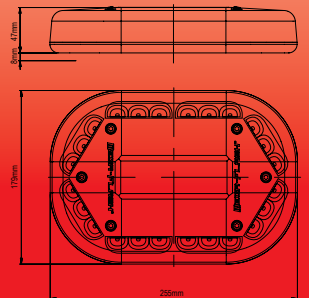

CARRY BAG INCLUDED

LENS COLOUR OPTIONS

1.4kg
BOLT

1.4kg
MAG

1.5kg
SUCTION

MICROBAR

- Ultra-bright latest generation LEDs
- Wide-angle FX optics, 360 degree visibility
- Light weight design
- 2 Year Warranty
- 11 - 30 volt operation
- Low current draw
- 6 flash patterns
- CAP168/ICAO Airport flash
- Dim mode (night & day)
- Synchronisation (with Redtronic products)
- Cruise feature
- IP66 Dust & Water resistant
- DEKRA speed rated (247kph/153mph)
- EMC/R10 compliant
- ECE R65 Class I Amber, Class II Blue
- Carry bag included (mag only)
- Manufactured in the United Kingdom

LED COLOURS

- Single colour
- Multi colours

LENS COLOURS

- Top lens colour

FIXING METHOD

- Single bolt
- Mag-mount (bag included)
- Suction

- 11-30V
- FLASH PATTERNS
- DIM
- SYNC
- CRUISE MODE
- ECE R65 CLASS II BLUE
- ECE R65 CLASS I AMBER
- CAP 168 ICAO
- DEKRA SPEED TESTED MAGNETIC
- E11 EMC R10

STANDARD ORDER CODES LISTED BELOW. PLEASE CONTACT US FOR OTHER OPTIONS.

ORDER CODE	DIMENSIONS (LWD)	FIXING	COLOUR	LED COLOUR	TOP COLOUR	LEDS	IP RATING
MB24SBBC	255mm X 179mm X 47mm	SINGLE BOLT	SINGLE	BLUE	CLEAR	24	IP66
MB24MGBC	255mm X 179mm X 55mm	MAG	SINGLE	BLUE	CLEAR	24	IP66
MB24SCBC	255mm X 179mm X 92mm	SUCTION	SINGLE	BLUE	CLEAR	24	IP66
MB24SBAC	255mm X 179mm X 47mm	SINGLE BOLT	SINGLE	AMBER	CLEAR	24	IP66
MB24MGAC	255mm X 179mm X 55mm	MAG	SINGLE	AMBER	CLEAR	24	IP66
MB24SCAC	255mm X 179mm X 92mm	SUCTION	SINGLE	AMBER	CLEAR	24	IP66
MB48SBBC	255mm X 179mm X 47mm	SINGLE BOLT	DUAL	BLUE & AMBER	CLEAR	48	IP66
MB48MGBC	255mm X 179mm X 55mm	MAG	DUAL	BLUE & AMBER	CLEAR	48	IP66
MB48SCBC	255mm X 179mm X 92mm	SUCTION	DUAL	BLUE & AMBER	CLEAR	48	IP66
MB72SB	255mm X 179mm X 47mm	SINGLE BOLT	MULTI	MULTI	CLEAR	72	IP66
MB72MG	255mm X 179mm X 55mm	MAG	MULTI	MULTI	CLEAR	72	IP66
MB72SC	255mm X 179mm X 92mm	SUCTION	MULTI	MULTI	CLEAR	72	IP66