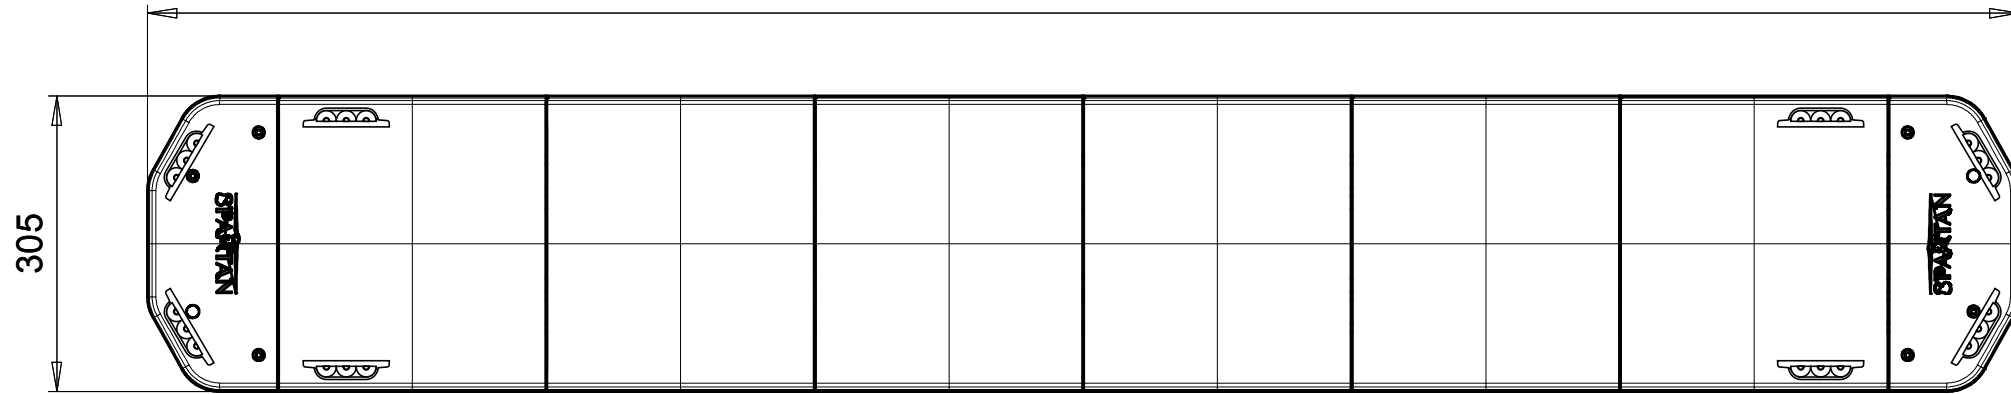

1931

SB1193		
LV193 - SPARTAN		
SIZE A3	REV.	DWG. No. SB*193*****
SCALE	SHEET 1 OF 1 SHEETS	