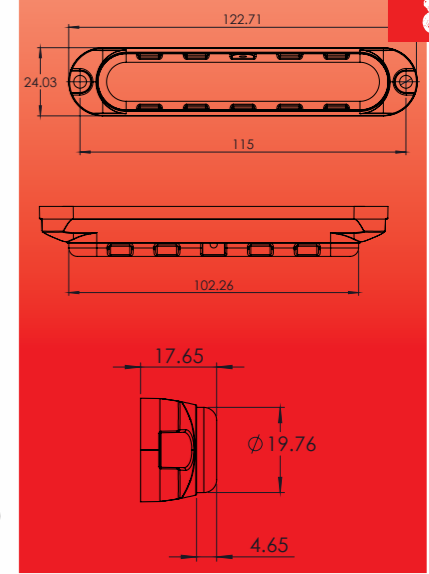

GECKO 6 GRILLE LAMP

92g

HORIZONTAL OPTIC ORIENTATION

VERTICAL OPTIC ORIENTATION

STANDARD CONNECTOR INCLUDED

OPTIONAL RIGHT ANGLE CONNECTOR

GECKO 6

- Compact grille lamp - fit most grilles
- Horizontal & vertical models available
- Ultra-bright latest generation LEDs
- Wide-angle and intense optics
- Runs cool - low temperature controls
- UV stabilised polycarbonate lens
- Supplied with flexible rear gasket
- 2 Year Warranty
- 11 - 30 volt operation
- Low current draw (500mA)
- 6 flash patterns
- Alternate or simultaneous flash
- Dim mode (day & night)
- Synchronisation (with Redtronic products)
- Cruise feature
- IP69K Dust & Water resistant
- EMC/R10 compliant
- ECE R65 Class II Amber, Class II Blue
- Manufactured in the United Kingdom