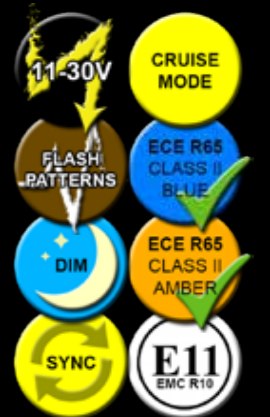

GECKO 6 GRILLE LAMP

92g

HORIZONTAL OPTIC ORIENTATION

VERTICAL OPTIC ORIENTATION

STANDARD CONNECTOR INCLUDED

OPTIONAL RIGHT ANGLE CONNECTOR

GECKO 6

- Compact grille lamp - fit most grilles
- Horizontal & vertical models available
- Ultra-bright latest generation LEDs
- Wide-angle and intense optics
- Runs cool - low temperature controls
- UV stabilised polycarbonate lens
- Supplied with flexible rear gasket
- 2 Year Warranty
- 11 - 30 volt operation
- Low current draw (500mA)
- 6 flash patterns
- Alternate or simultaneous flash
- Dim mode (day & night)
- Synchronisation (with Redtronic products)
- Cruise feature
- IP69K Dust & Water resistant
- EMC/R10 compliant
- ECE R65 Class II Amber, Class II Blue
- Manufactured in the United Kingdom

G6BK1 L-BRACKET

G6BK2 OFFSET BRACKET

G6BK3 BONNET CLAMP KIT

LED COLOURS

Single colour ●●●●●
Split colour ●●●●●

LENS COLOURS

Lens colour ●

OPTIC ORIENTATION

Horizontal
Vertical

STANDARD ORDER CODES LISTED BELOW. PLEASE CONTACT US FOR OTHER OPTIONS.

ORDER CODE	NO OF LEDS	ORIENTATION	COLOUR OPTION	LED COLOUR	LENS COLOUR	IP RATING
G6HSB0CB	6	HORIZONTAL	SINGLE	BLUE	CLEAR	IP69K
G6VSB0CB	6	VERTICAL	SINGLE	BLUE	CLEAR	IP69K
G6HSA0CB	6	HORIZONTAL	SINGLE	AMBER	CLEAR	IP69K
G6VSA0CB	6	VERTICAL	SINGLE	AMBER	CLEAR	IP69K
G6HSR0CB	6	HORIZONTAL	SINGLE	RED	CLEAR	IP69K
G6VSR0CB	6	VERTICAL	SINGLE	RED	CLEAR	IP69K
G6HSW0CB	6	HORIZONTAL	SINGLE	WHITE	CLEAR	IP69K
G6VSW0CB	6	VERTICAL	SINGLE	WHITE	CLEAR	IP69K
G6HSBRCB	6	HORIZONTAL	SINGLE	BLUE & RED	CLEAR	IP69K
G6VSBRCB	6	VERTICAL	SINGLE	BLUE & RED	CLEAR	IP69K
G6HSBWCB	6	HORIZONTAL	SINGLE	BLUE & WHITE	CLEAR	IP69K
G6VSBWCB	6	VERTICAL	SINGLE	BLUE & WHITE	CLEAR	IP69K